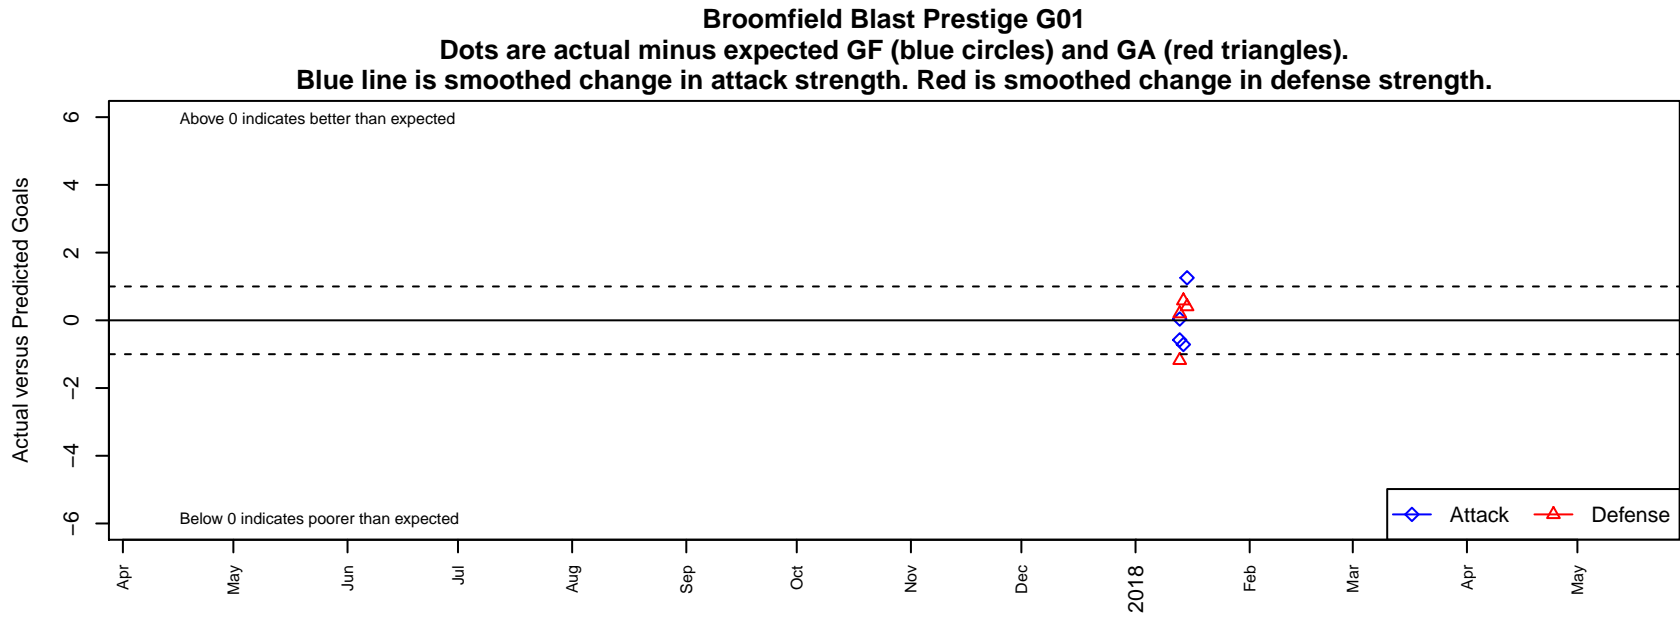

# Broomfield Blast Prestige G01

, CO  
G01 total strength=1867  
attack=46.35 defense=35.1

alt names used:

Venues played:  
2017 Portland Winter Showcase U17

<b>date</b>	<b>home</b>		<b>away</b>		<b>venue</b>	<b>pred.home</b>	<b>pred.away</b>
2018-01-15	ASE Emerald G01	1	Broomfield Blast Prestige G01	4	2017 Portland Winter Showcase U17	1.41	2.74
2018-01-14	Broomfield Blast Prestige G01	2	Crossfire OR Blue I G01	0	2017 Portland Winter Showcase U17	2.71	0.58
2018-01-13	FC Portland ECNL G02	2	Broomfield Blast Prestige G01	2	2017 Portland Winter Showcase U17	0.82	1.96
2018-01-13	Broomfield Blast Prestige G01	5	Washington Timbers Red 1 G01	0	2017 Portland Winter Showcase U17	5.58	0.20